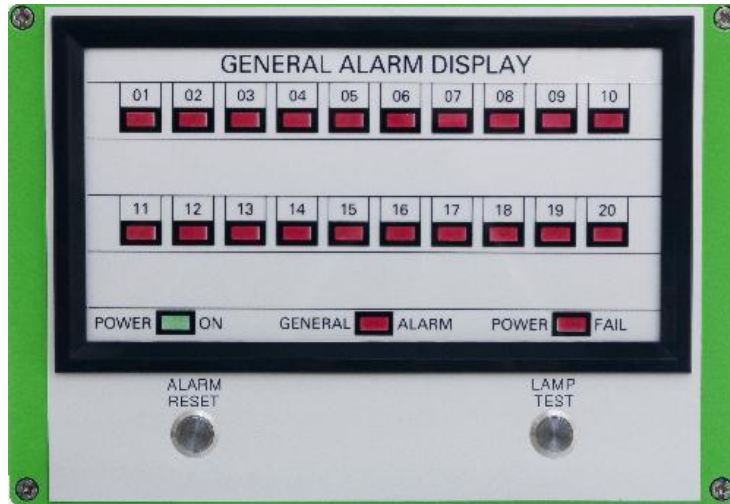

20-WAY LED INDICATOR PANEL

FOR GENERAL ALARM SYSTEMS

FEATURES

- 20 way alarm indicator panel
- Integral sounder
- Vandal resistant alarm reset and lamp test buttons
- Power status indicators
- Green surface mount enclosure

DESCRIPTION

The Folknoll general alarm range is used to construct a wide range of MoJ alarm systems including general/officer/staff alarms and affray alarms.

The standard 20-way LED alarm general alarm indicator panel is mounted at a strategic location to alert staff when an alarm is activated.

Alarms are annunciated by an internal sounder and a zone LED.

Alarms are reset by pressing the **RESET** button on the front panel.

Units can be combined with additional LED indicator panels, LCD indicators, alarm logging units, and a range of alarm activators and annunciators to provide a complete site wide alarm system.

The indicator panel is connected to the alarm system by a multi-core cable. Screw terminals are provided for all connections.

Other sizes and colours available on request.

PART NUMBERS

GA 9005-201 20 Way LED indicator panel