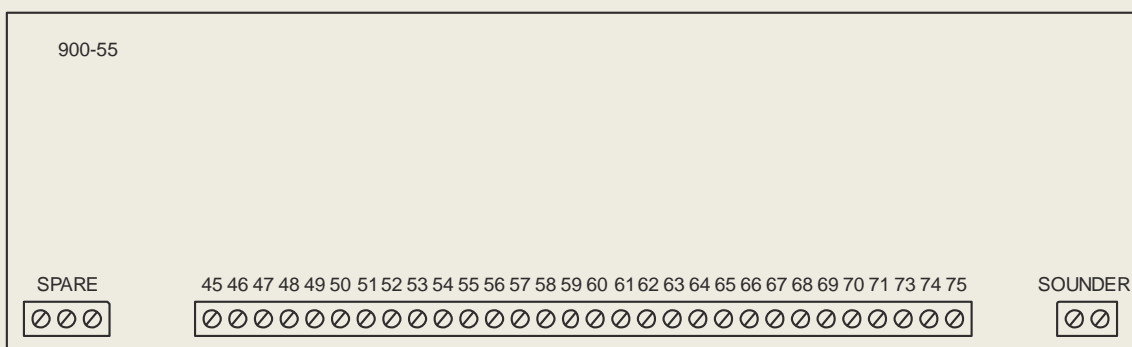

PART NUMBERS

GA 9005-201   20 Way LED indicator panel

SPECIFICATIONS

Fascia: Green painted die cast aluminium
Mounting (surface):   Surface mount green painted die cast aluminium back box (supplied)
Dimensions: Width: 230 mm, height: 330 mm, depth: 110 mm (approx.)
Power: Powered through multi-core cable

CONNECTIONS

TERMINAL

SPARE
SOUNDER
45-71 + 73-75

SIGNAL

Not used
Internal sounder
Multi-core cable to controller

DESIGNED FOR LIFE

At Folknoll all equipment is designed by experience engineers for easy installation, simple configuration, straightforward operation, low maintenance and high reliability.

CUSTOM UNITS

Folknoll is a customer focused company. If you need special software features, custom made units or larger systems, then please contact Folknoll to discuss your requirements.

FURTHER INFORMATION

Please contact us for further information about the wide range of Folknoll products and systems.
Folknoll Group, Old North Rd, Royston, HERTS, SG8 5DT, UK

Tel: **+44 (0) 1763 234567**

Email: sales@folknoll.co.uk

www: www.folknoll.co.uk