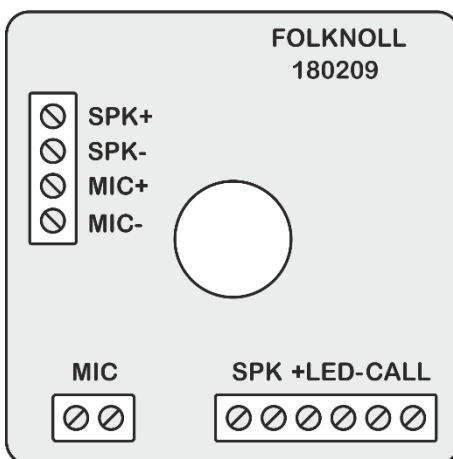

SPECIFICATIONS

Faceplate:	Bright green with white photoluminescent and Braille annotation
Dimensions:	Width: 140mm, height: 310mm (approx.)
Mounting .RA 7700.40:	Mild steel, surface mount back box
Mounting .RA 7700.45:	Mild steel, flush mount back box
LED:	Red LED call progress indicator
Audio output:	Adjustable (max: 80dB)
Power:	24Vdc (usually line powered)

CONNECTIONS

ABOUT FOLKNOLL

We are a UK based systems design, manufacturing and installation company. Since 1975 we have been supplying tough, reliable, practical, alarm and control systems for the private and public sectors. All of our products and systems have been designed for easy installation and low maintenance by experienced engineers. As original manufacturers, all of our products and systems can be customised to suit your requirements. We also offer individual annotation, custom engraving and special finishes for all of our equipment.

GET IN TOUCH

Please contact us for further information about our wide range of products and services and find out how we can provide a solution for you.