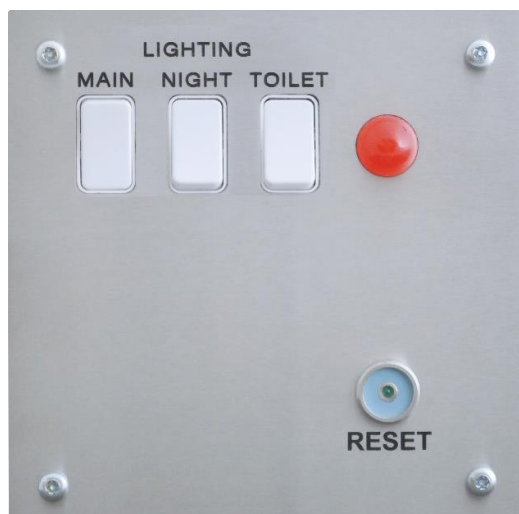

## CORRIDOR RESET UNIT WITH iBUTTON RESET AND LIGHT SWITCHES

Large 20mm dome LED beacon

iButton reset to prevent unauthorised use

Three mains light switches to control cell lighting

Vandal resistant, stainless steel, faceplate, anti-tamper fixings

## CORRIDOR RESET UNITS (CRUS)

Cell call corridor reset units (CRUs) are usually mounted outside a cell and operate in conjunction with a Cell Call Unit (CCU) inside the cell. CRUs are usually fitted with a large dome LED beacon to indicate the source of the alarm, and a keyed switch, button or iButton to reset the alarm. If an incident occurs the occupant of the cell uses the CCU to activate an alarm. The CRU indicates the source of the alarm and is used to reset the alarm by staff attending the incident. CRUs may also be fitted with additional controls for cell lights, power, etc.

## CC 9004-205: CRU, IBUTTON, LIGHTS

Our CC 9004-205 CRU combines a CRU with iButton Reset and three 'mains' light switches into a vandal resistant, stainless steel, unit. The faceplate is annotated in black with the words **LIGHTING**, **MAIN**, **NIGHT**, **TOILET** and **RESET**. The CRU is mounted in surface or flush steel backbox with anti-tamper fixings. Alternative annotation and finishes are available on request.

## HIGH VISIBILITY DOME LED BEACON

The CRU has a large high-visibility LED beacon which is illuminated when its associated CCU is activated to indicate the source of the alarm. The beacon is dome shaped and can be viewed from the side, enabling alarms to be quickly identified from the end of a corridor or wing.